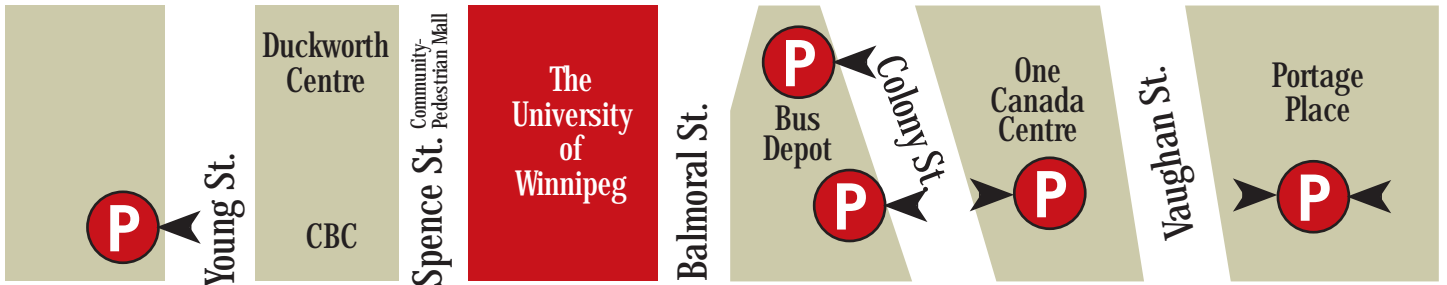

Wii Chii Waa Ka Nak Learning Centre

Ellice Avenue

Portage Avenue

P PARKING LOTS/PARCADES

Street Parking is available near the campus.

Please be mindful of all posted City of Winnipeg regulations.

St. Mary Avenue